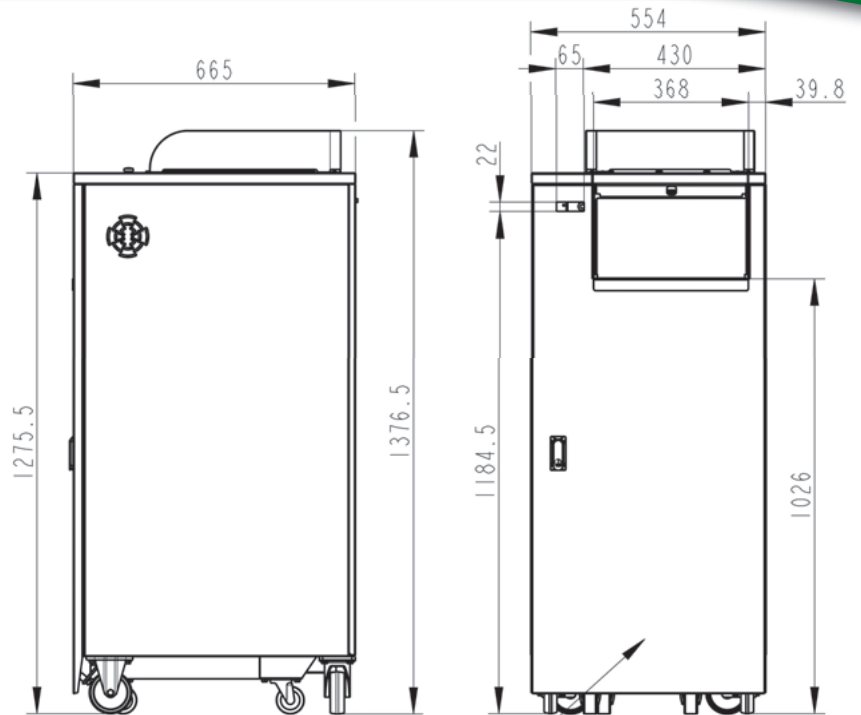

ATTRACT THE CUSTOMER TO USE

COMMUNICATE AND FURNISH

SUPERLIZZY

Making space for nature!

WASTE COMPACTING MACHINE SUPERLIZZY 500FULL

COMPACTING MACHINE FOR UNSEPARATED WASTE

CUSTOMIZED GRAPHIC DESIGN

Depth	665mm
Width	550mm
Height	1275,5mm
Net weight	210kg
Voltage feeding	208/230 (V) single phase (+/- 10%)
Frequency	50/60 Hz
	Connection with Schuko plug 16 Amp
Installed power	1100 Watt
Noise	<60Db
Solid waste bag	80lt.
Liquid waste tank	10lt.
Compaction capacity	up to 90%